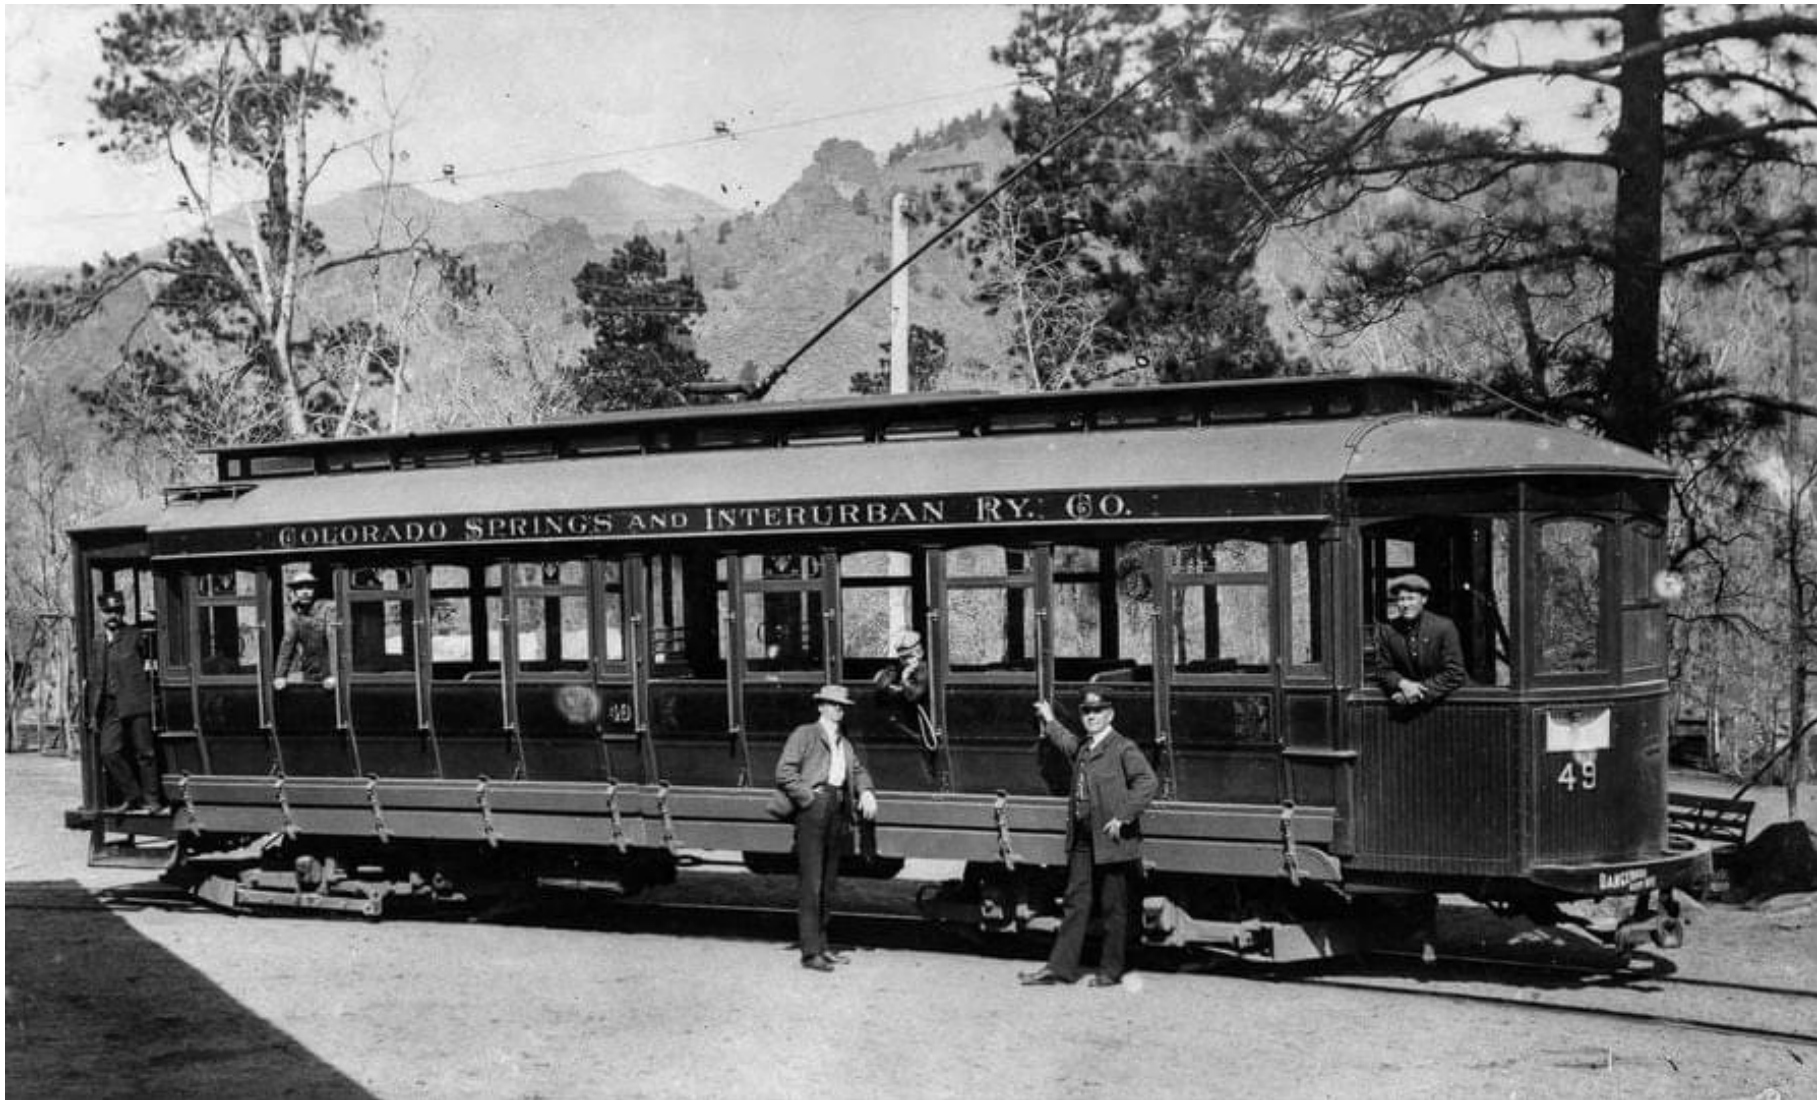

STRATTON PARK

Cultural History

Matt Mayberry – Cultural Services Manager

Detail of Stratton Park from a 1919 Colorado Springs and Interurban Railway map. (CSPM collection, S2019.45)

THE ROLE OF CULTURAL HISTORY IN THE PROCESS

Why Cultural History?

Archaeological Surveys

Pre-Contact Habitation

Post Contact History

Colorado Springs and Interurban Trolley Car, undated (PPLD collection)

Depot building in Stratton Park, ca. 1914 (PPLD, 001.2243)

Pavilion at Stratton Park by William Hook, ca. 1915 (CSPM collection, S999.34.3)

Stratton Park band stand, ca. 1910 (PPLD Collection, 001-317).

Colorado Midland Band in the Stratton Park Pavilion (CSPM collection, S2007.91.2)